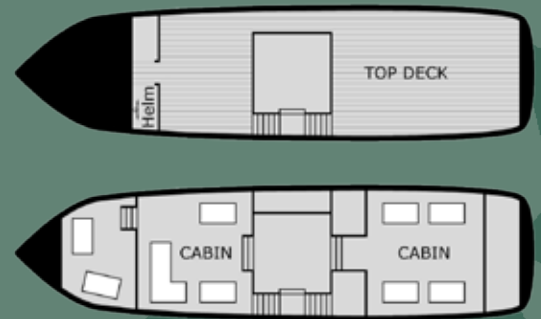

Windsor Monarch

Windsor Monarch is a large boat and has also been refitted. Suitable for events for up to 100 passengers.

The layout of this boat is slightly different from the rest of the fleet offering 3 separate saloon areas. The very large upper deck makes it ideal for big parties with a disco when you are expecting everyone on the wooden decked dance floor.

Capacities are: 100 Informal & 50 formal

Windsor Sovereign

Windsor Sovereign is similar in layout and size to the Windsor Sceptre and suitable for parties of up to 90 guests. The main saloon area has 8 tables and a bar with 3 tables located in the forward cabin.

Capacities are: 90 Informal & 50 formal.

Small Boats

Windsor Royal Windsor Regent Bray Princess

Windsor Royal, Windsor Regent and Bray Princess are small vessels with maximum capacities of 70 guests.

Best suited for small groups of up to 50 but are very popular for small family functions of under 20 guests for which a special price is offered.