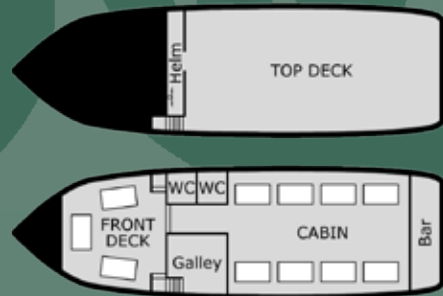

Windsor Monarch

Windsor Monarch is a large boat and has also been refitted. Suitable for events for up to 100 passengers.

The layout of this boat is slightly different from the rest of the fleet offering 3 separate saloon areas. The very large upper deck makes it ideal for big parties with a disco when you are expecting everyone on the wooden decked dance floor.

Capacities are: 100 Informal & 50 formal

Windsor Sovereign

Windsor Sovereign is similar in layout and size to the Windsor Sceptre and suitable for parties of up to 90 guests. The main saloon area has 8 tables and a bar with 3 tables located in the forward cabin.

Capacities are: 90 Informal & 50 formal.

Small Boats

Windsor Royal Windsor Regent Bray Princess

Windsor Royal, Windsor Regent and Bray Princess are small vessels with maximum capacities of 70 guests.

Best suited for small groups of up to 50 but are very popular for small family functions of under 20 guests for which a special price is offered.